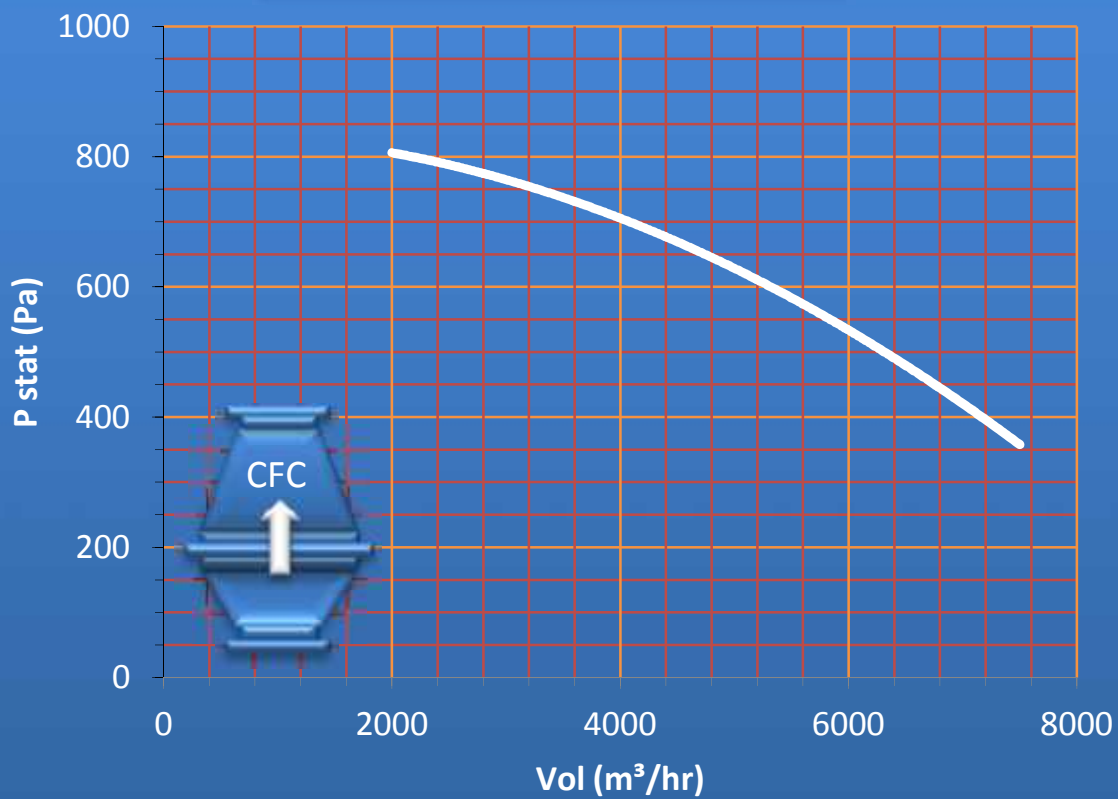

**CIV400/400 Performance Curve  
Motor 4.0kW 1420rpm**

**CIV500/500 Performance Curve  
Motor 11.0kW 1440rpm**