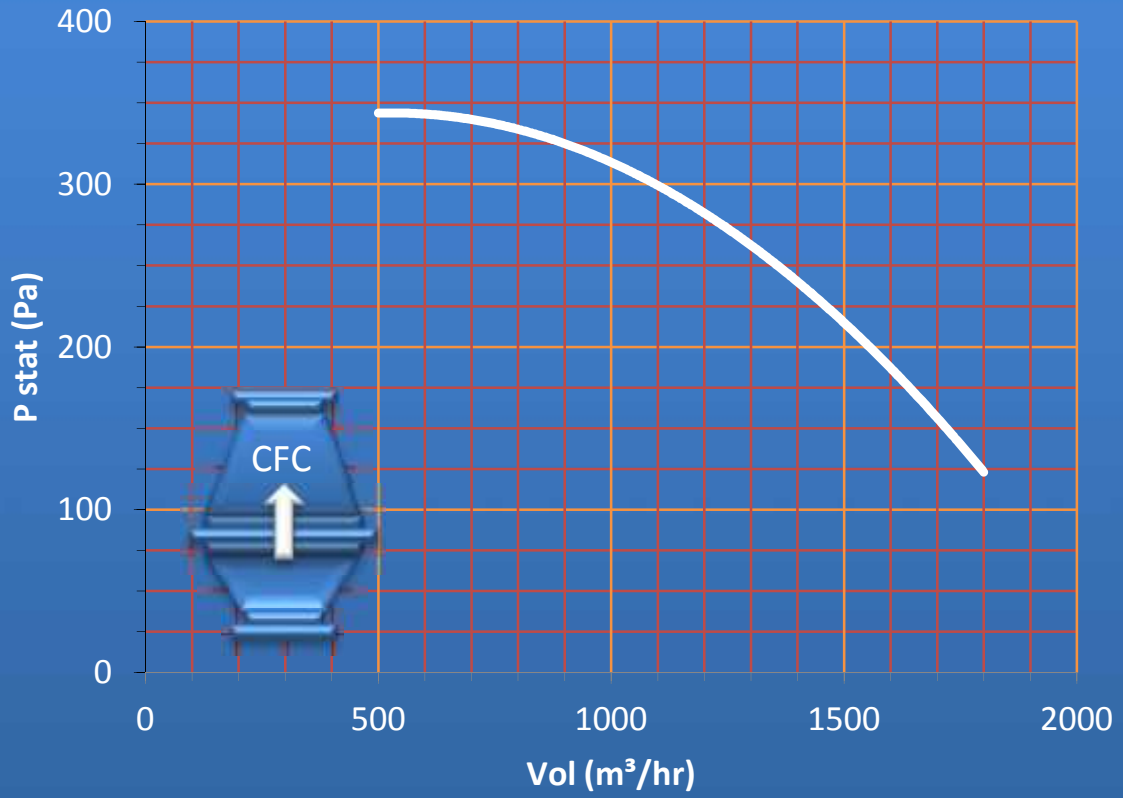

CIV250/225 Performance Curve
Motor 0.55kW 1400rpm

CIV250/250 Performance Curve
Motor 0.75kW 1410rpm