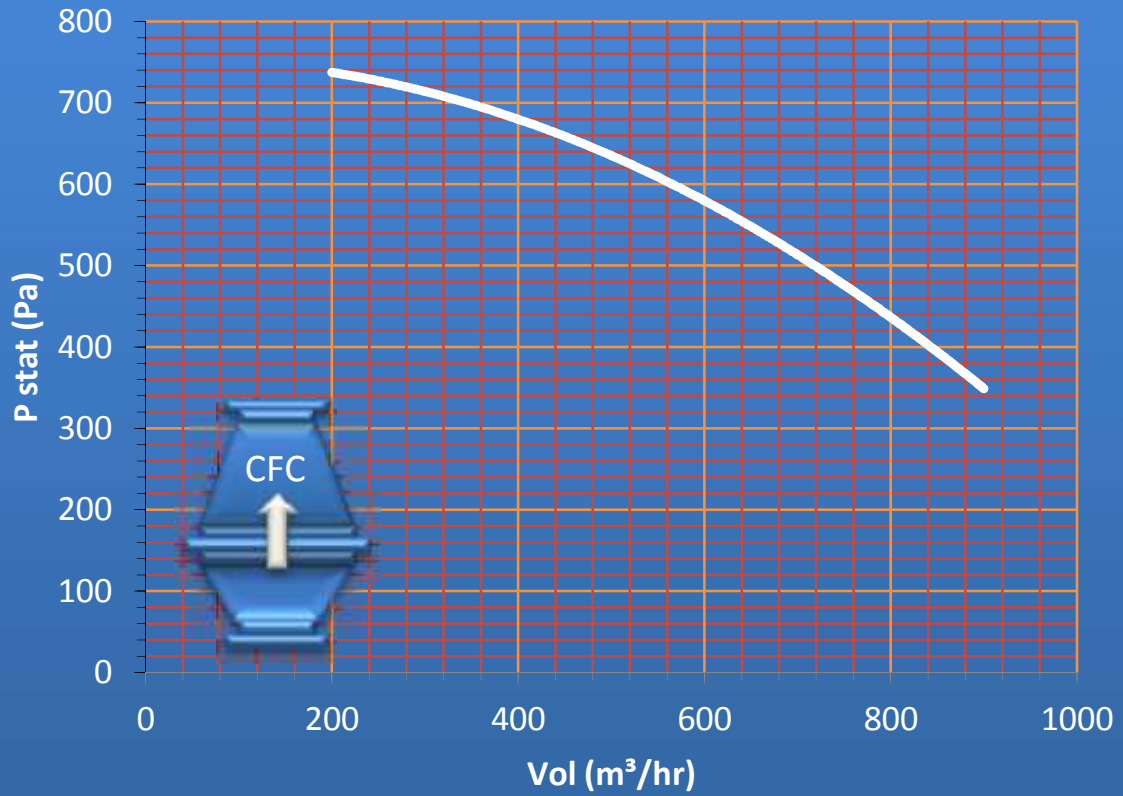

CIV160/160 Performance Curve
Motor 0.55kW 2820rpm

CIV250/200 Performance Curve
Motor 0.37kW 1400rpm