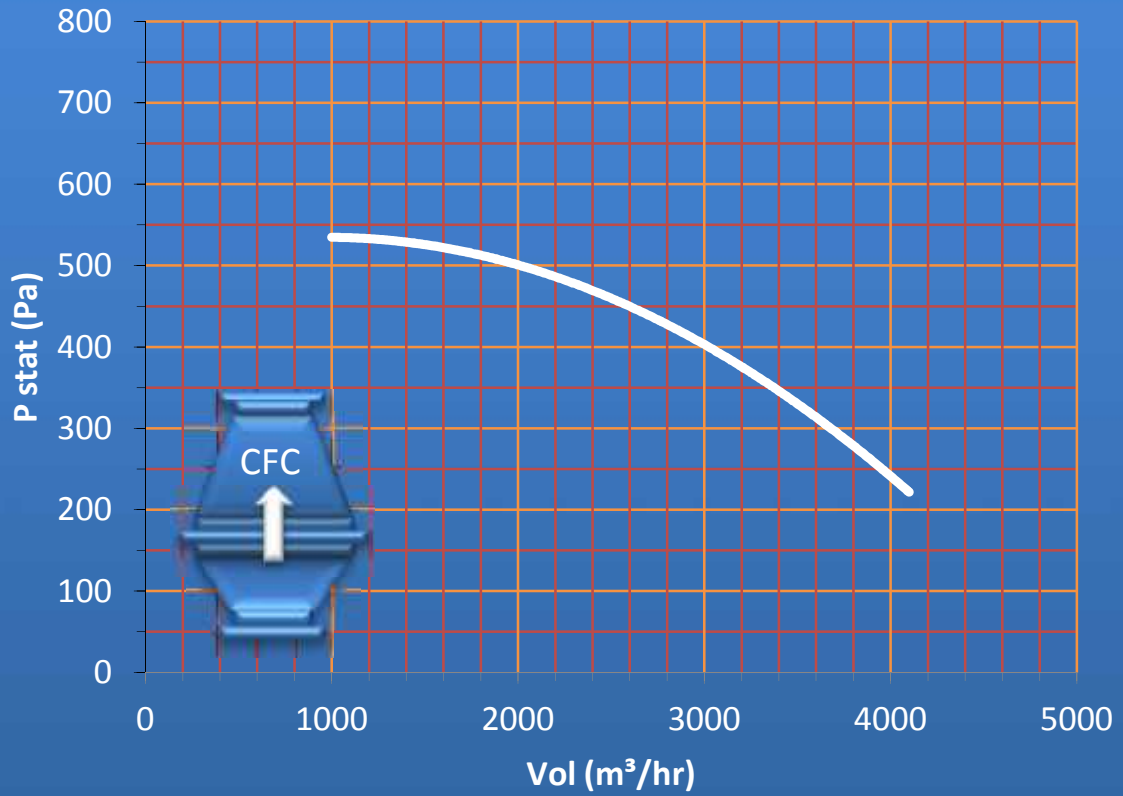

CIV315/280 Performance Curve
Motor 1.5kW 1420rpm

CIV315/315 Performance Curve
Motor 2.2kW 1420rpm